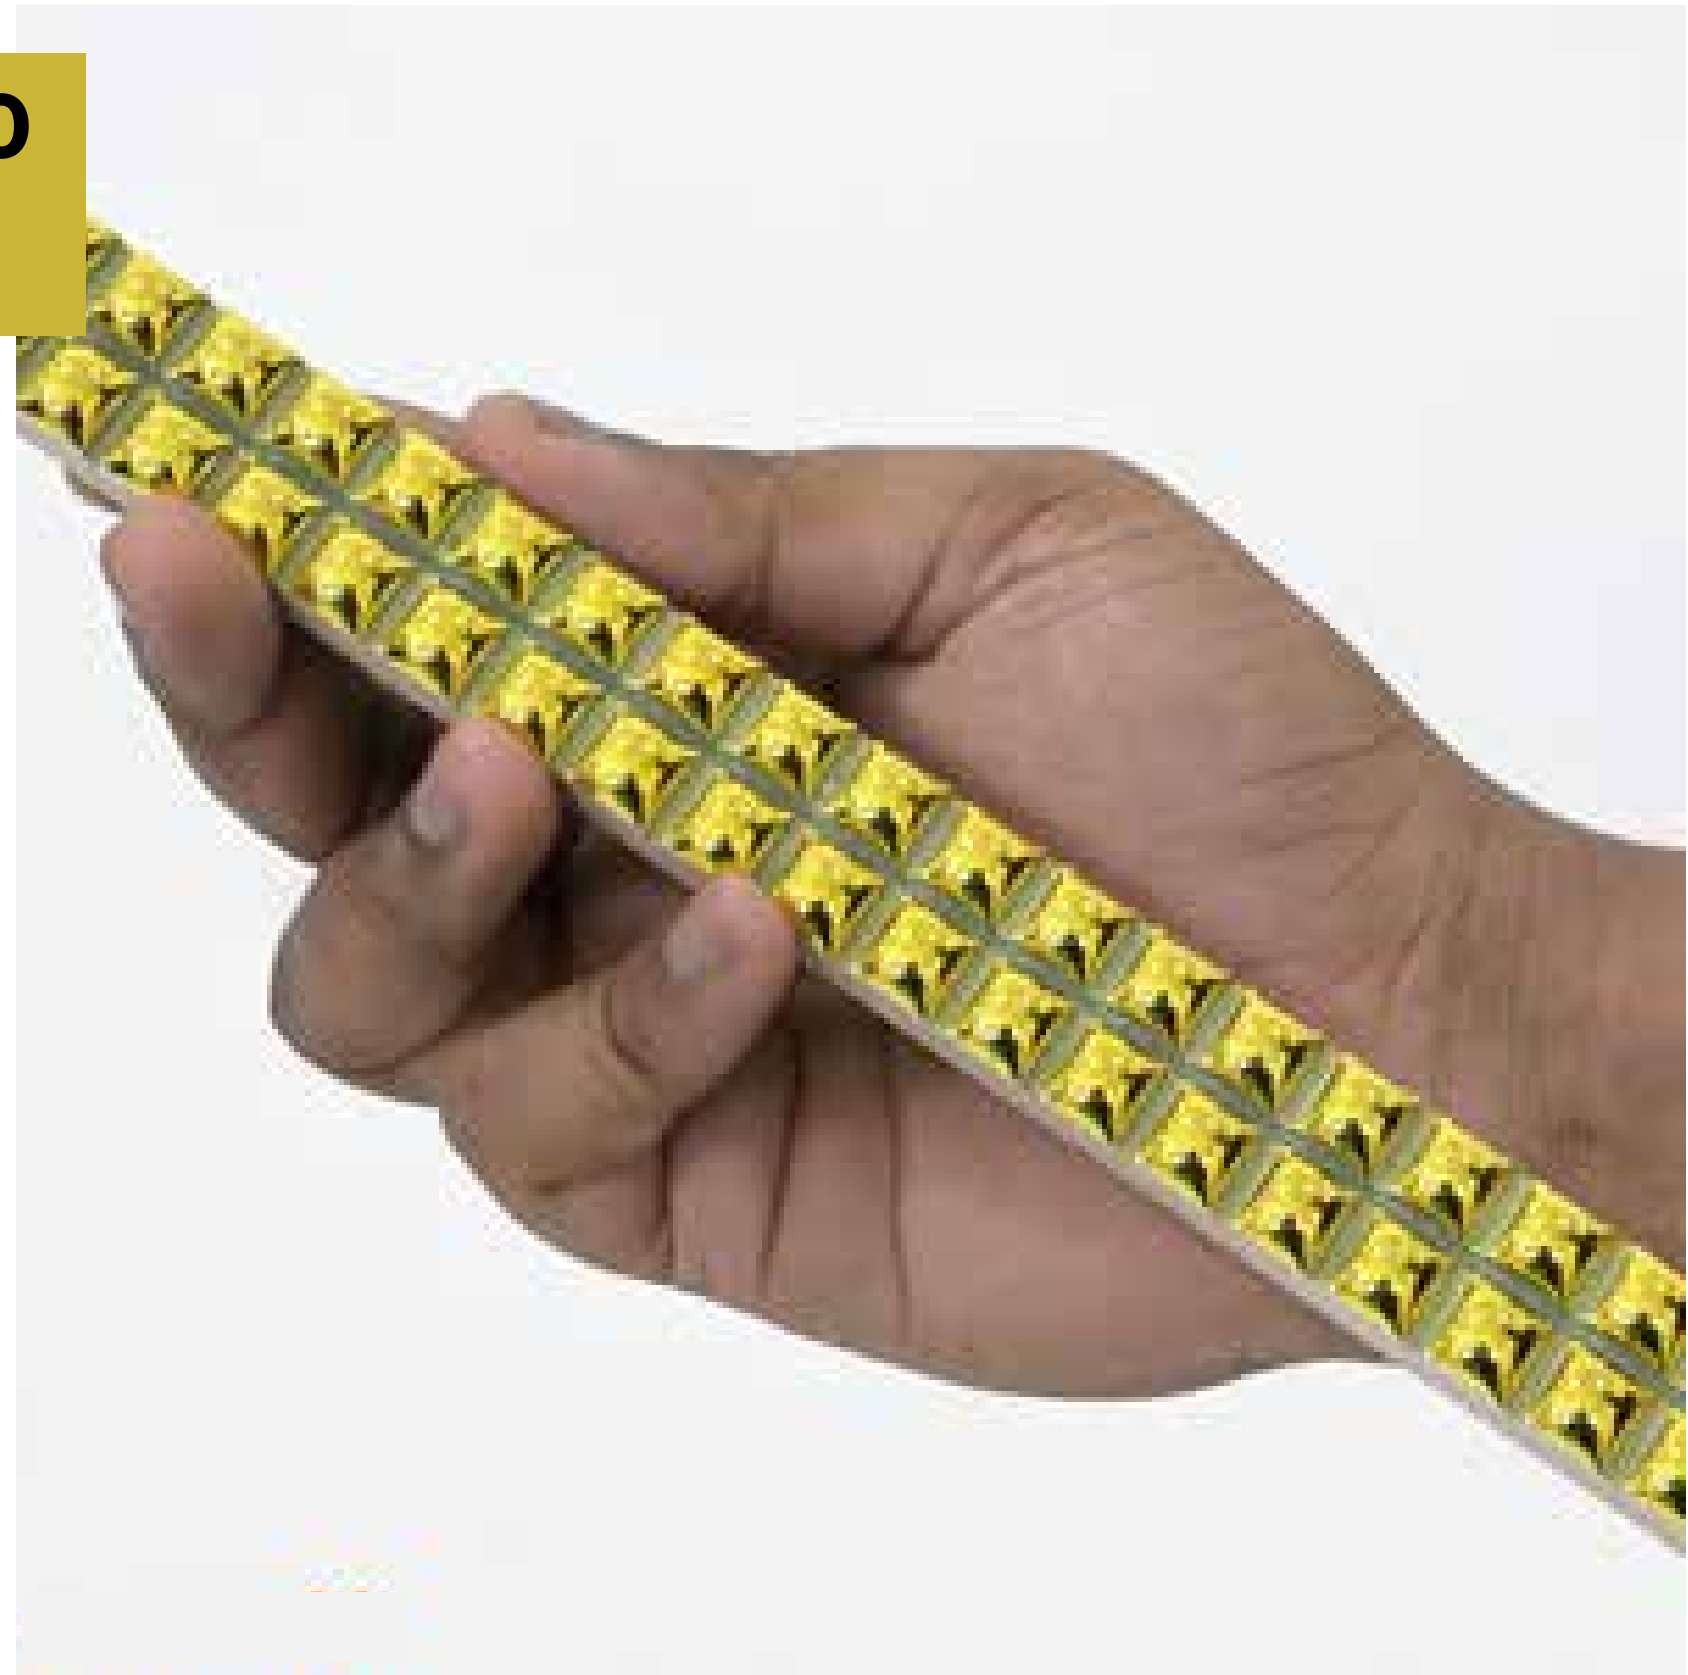

## Ceramic Border Tile Code2383 (20x600mm, Metallic)

- \* Ceramic Border Tiles
- \* Size is 20x600mm, that is 1x24 Inch,
- \* Thickness 10mm
- \* Metallic Finish
- \* Best for Interior Use
- \* Best for Residential Use
- \* Wall Use Only
- \* No Returns, No Exchange
- \* Prices are Inclusive of GST
- \* Easy Maintenance
- \* Made In India

# Ceramic Border Tile Code2380 (20x600mm, Metallic) KG17

- \* Ceramic Border Tiles
- \* Size is 20x600mm, that is 1x24 Inch,
- \* Thickness 10mm
- \* Metallic Finish
- \* Best for Interior Use
- \* Best for Residential Use
- \* Wall Use Only
- \* No Returns, No Exchange
- \* Prices are Inclusive of GST
- \* Easy Maintenance
- \* Made In India