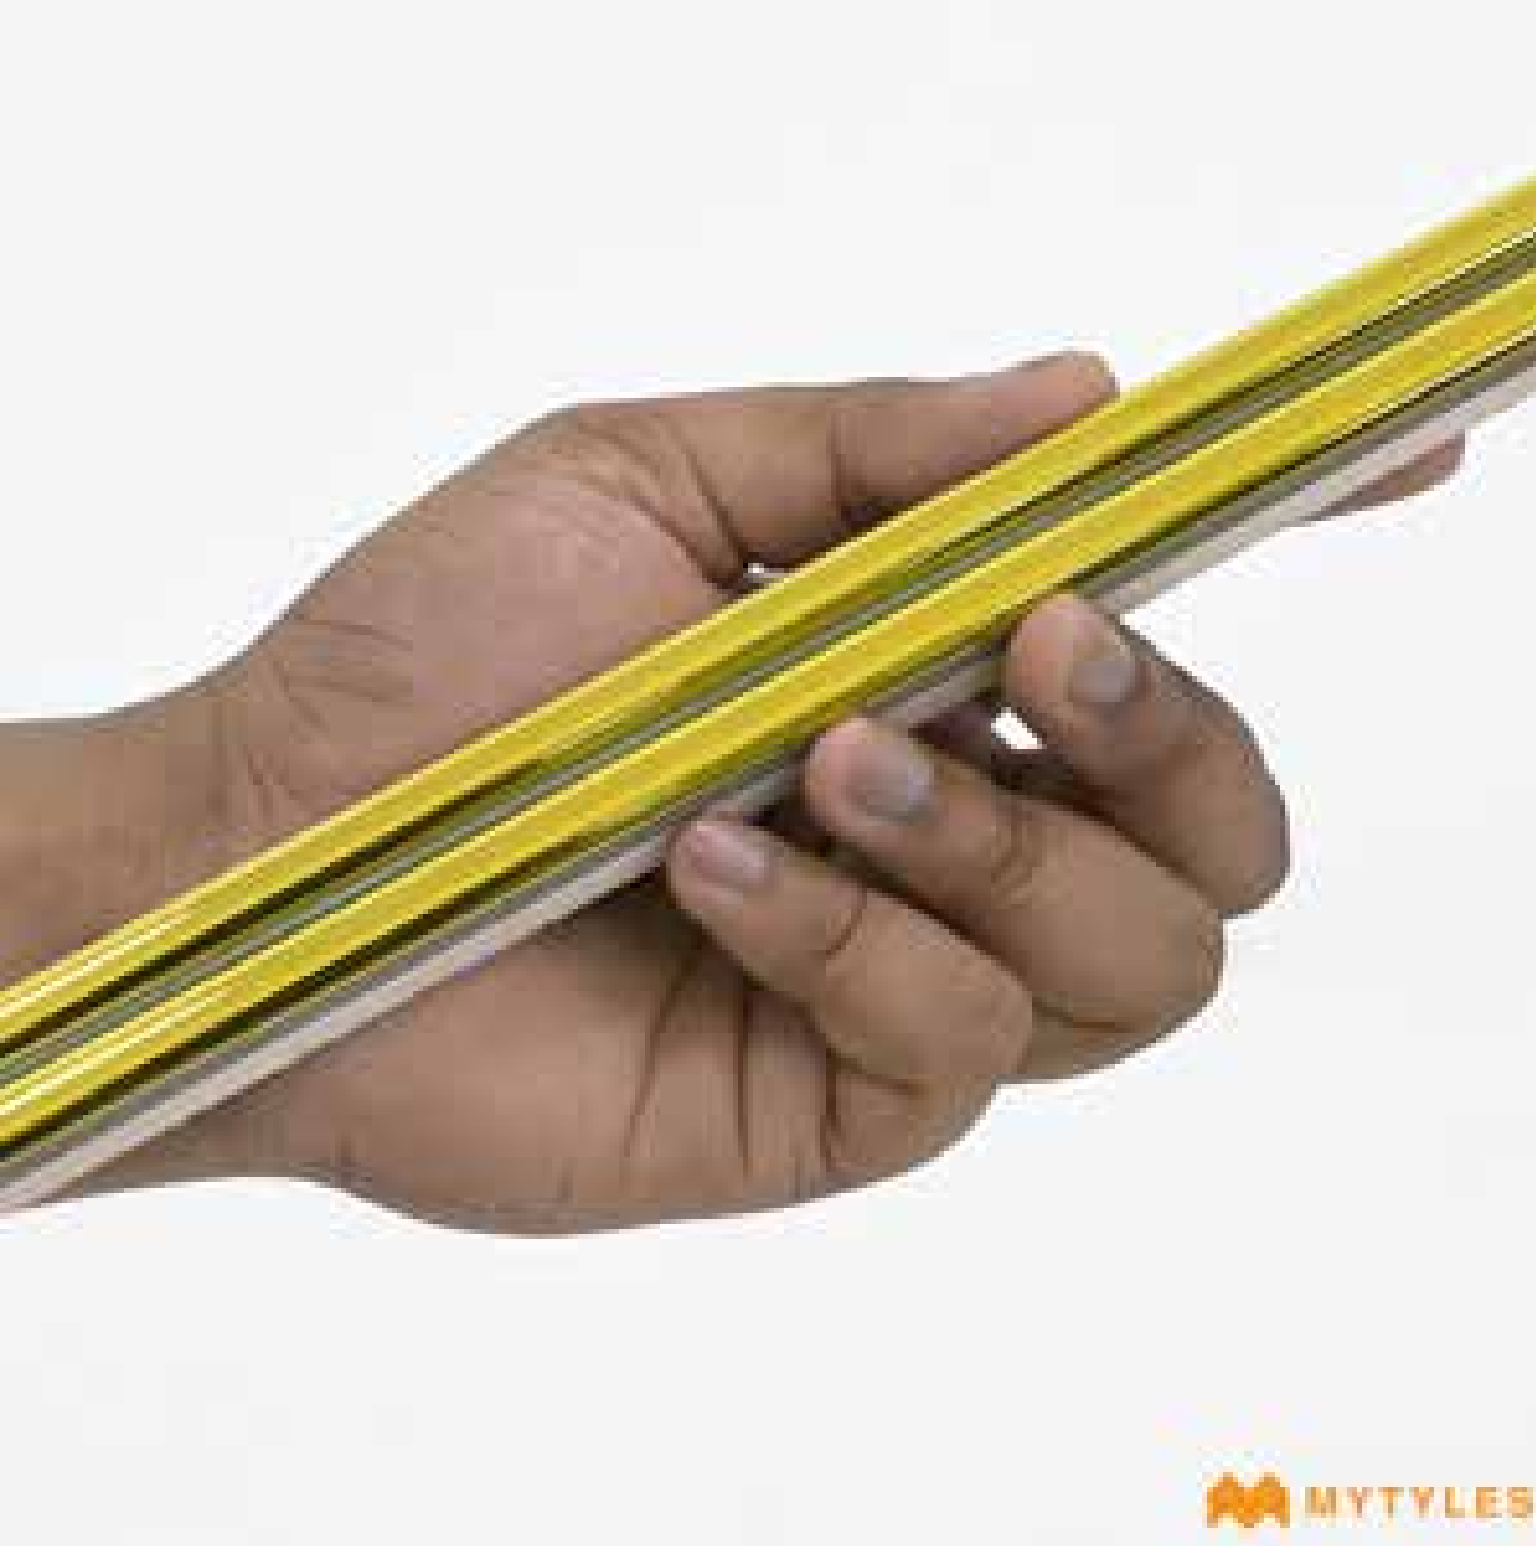

# GOLD PENCIL TILE

<https://mytyles.com/category/border-tiles>

**About Us: Learn about our company's mission, values, and commitment to providing quality tile solutions.**

<https://mytyles.com/category/border-tiles>

## Ceramic Border Tile Code2383 (20x600mm, Metallic)

- \* Ceramic Border Tiles
- \* Size is 20x600mm, that is 1x24 Inch,
- \* Thickness 10mm
- \* Metallic Finish
- \* Best for Interior Use
- \* Best for Residential Use
- \* Wall Use Only
- \* No Returns, No Exchange
- \* Prices are Inclusive of GST
- \* Easy Maintenance
- \* Made In India

# Ceramic Border Tile Code2380 (20x600mm, Metallic) KG17

- \* Ceramic Border Tiles
- \* Size is 20x600mm, that is 1x24 Inch,
- \* Thickness 10mm
- \* Metallic Finish
- \* Best for Interior Use
- \* Best for Residential Use
- \* Wall Use Only
- \* No Returns, No Exchange
- \* Prices are Inclusive of GST
- \* Easy Maintenance
- \* Made In India